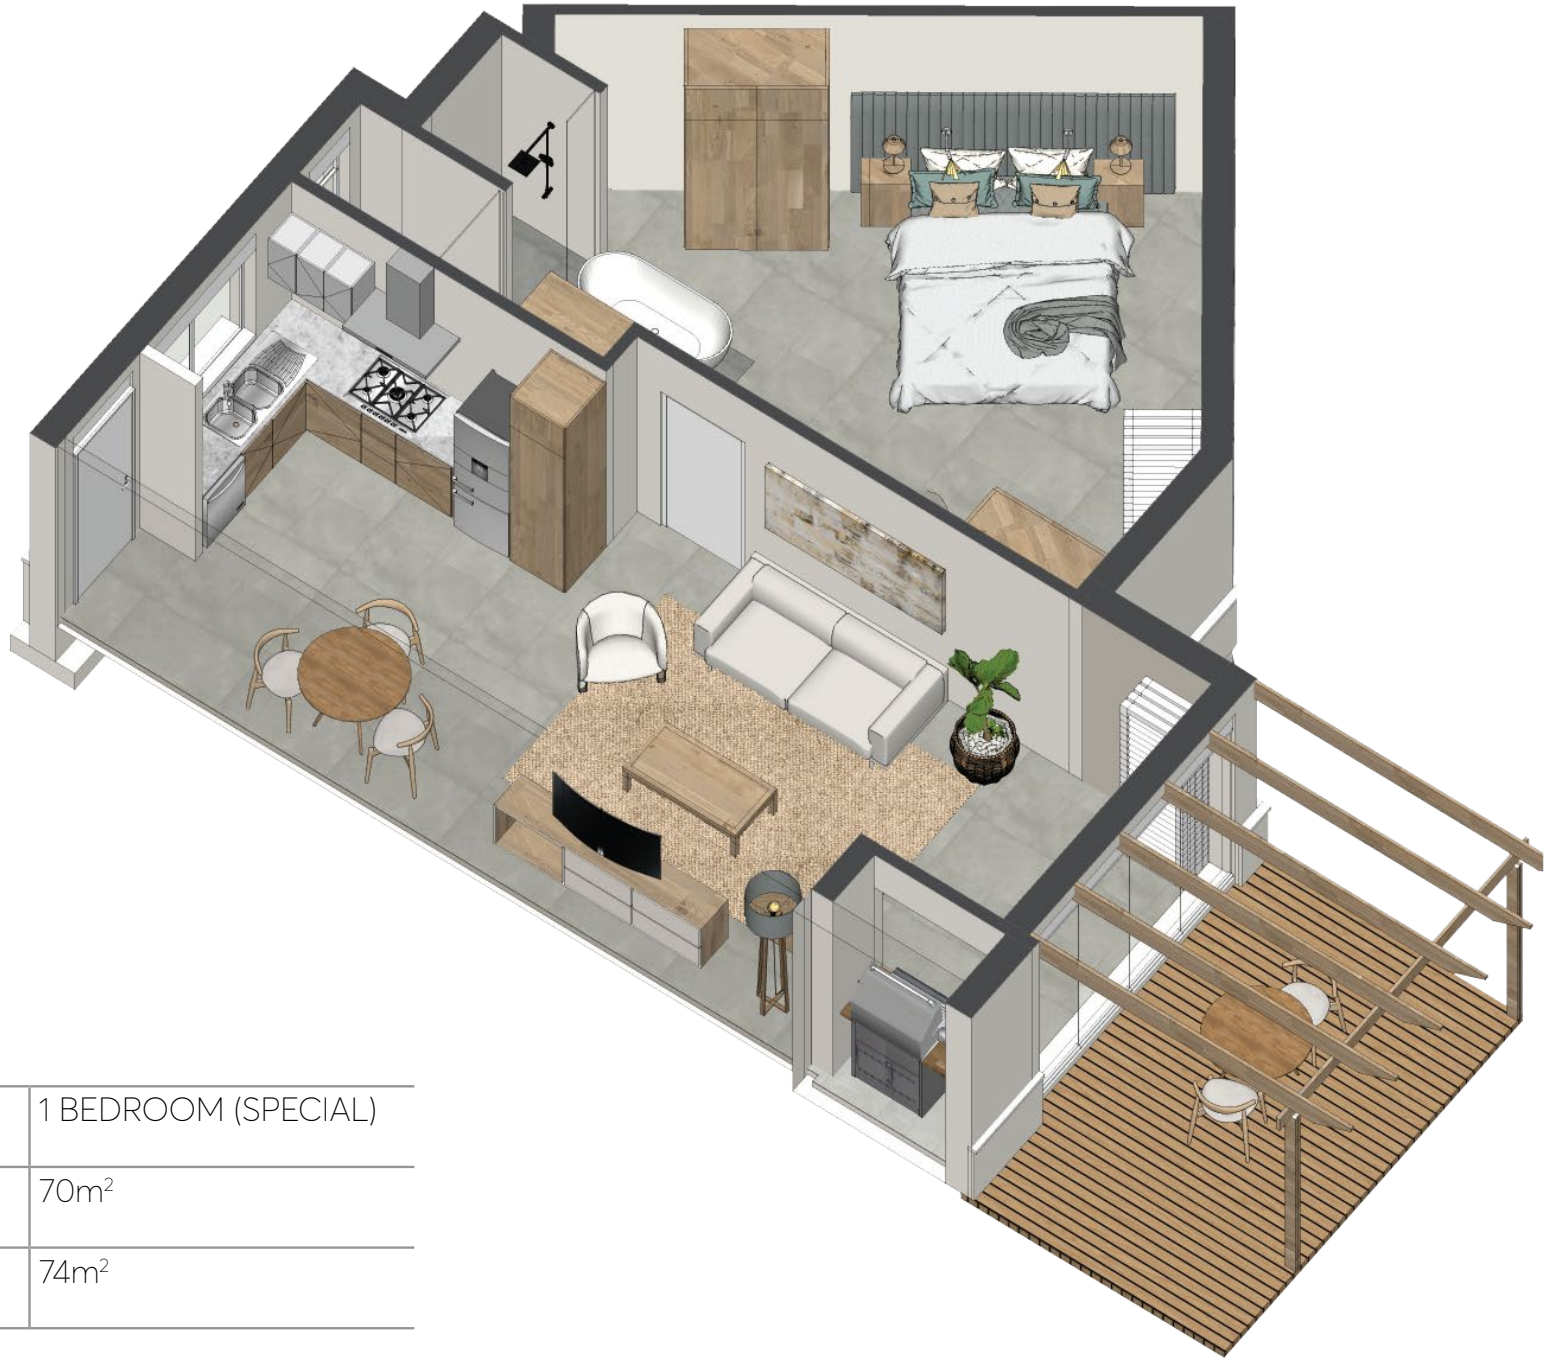

UNIT A3

UNIT TYPE	1 BEDROOM (SPECIAL)
UNIT AREA	70m ²
YARD	74m ²

1. Bedroom 2. Living area 3. Kitchen 4. Dining area 5. Bathroom 6. Braai 7. Patio 8. Yard