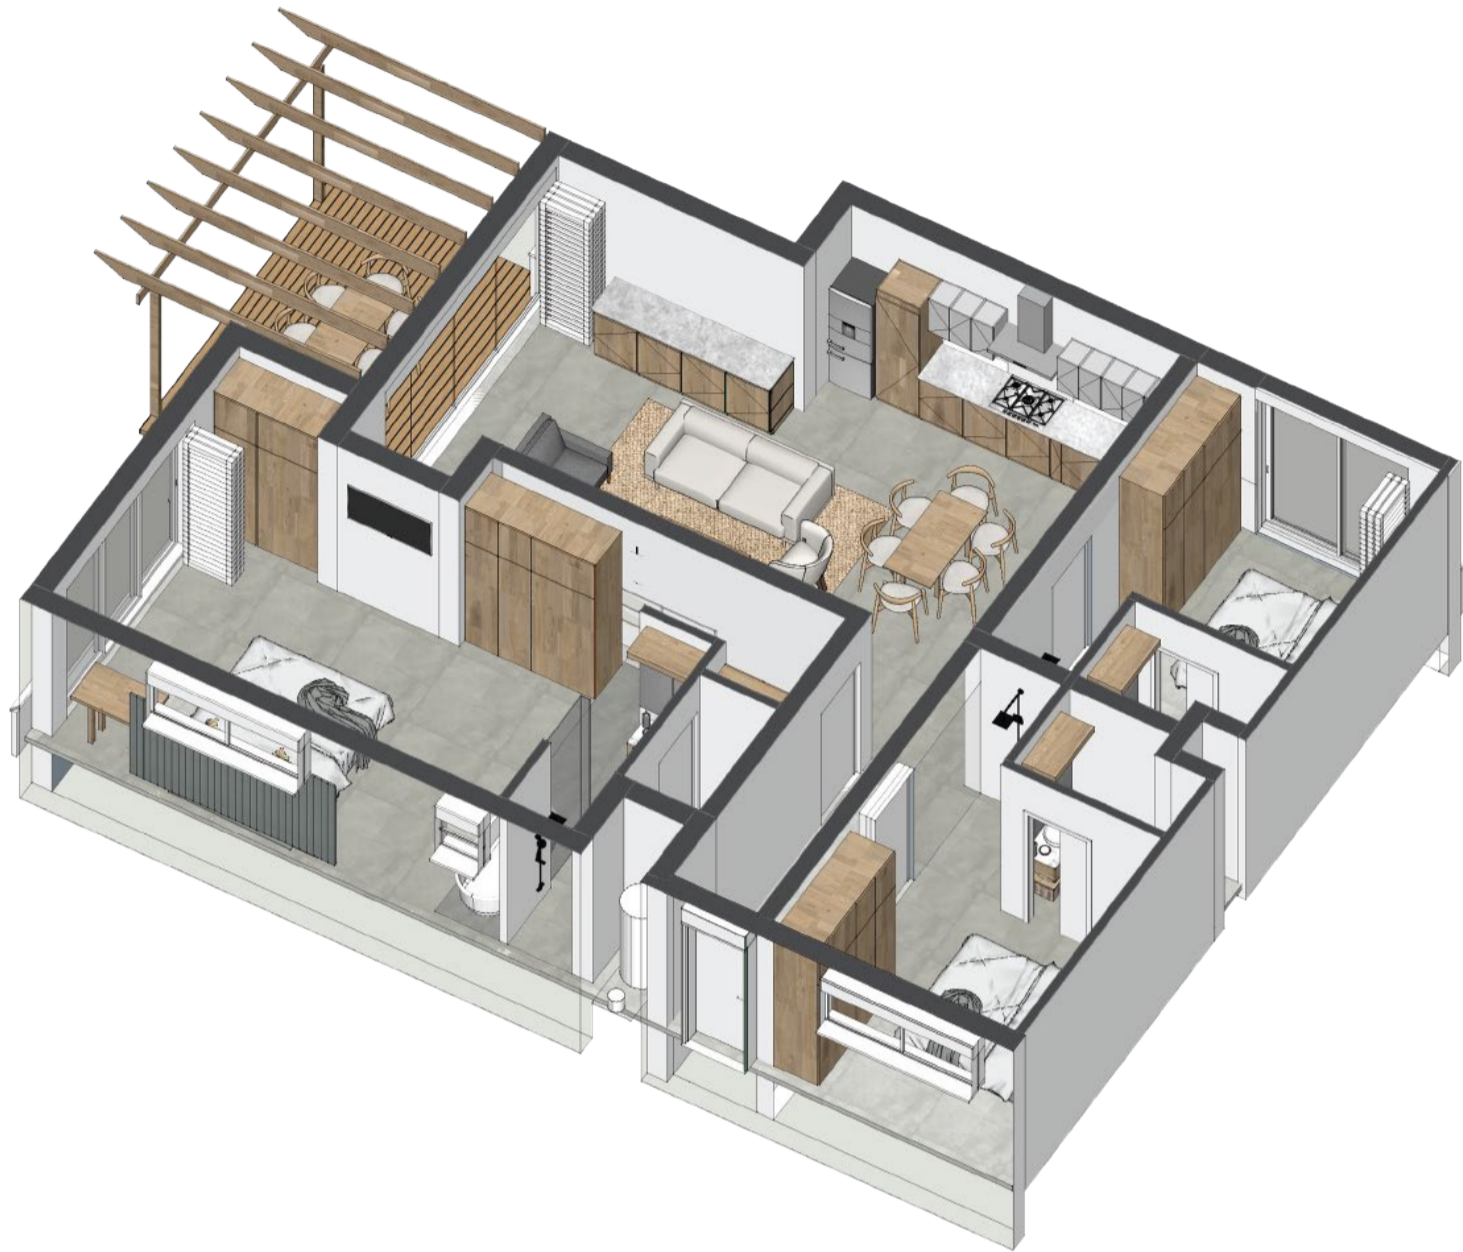

# UNIT A5

UNIT TYPE	3 BEDROOM
UNIT AREA	123m <sup>2</sup>
YARD	154m <sup>2</sup>

1. Bedrooms 2. Living area 3. Kitchen 4. Dining areas 5. Bathrooms 6. Braai 7. Patio 8. Yard

# UNIT A6

UNIT TYPE	3 BEDROOM (SPECIAL)
UNIT AREA	105m <sup>2</sup>
YARD	117m <sup>2</sup>

1. Bedrooms 2. Living area 3. Kitchen 4. Dining areas 5. Bathrooms 6. Braai 7. Patio 8. Yard