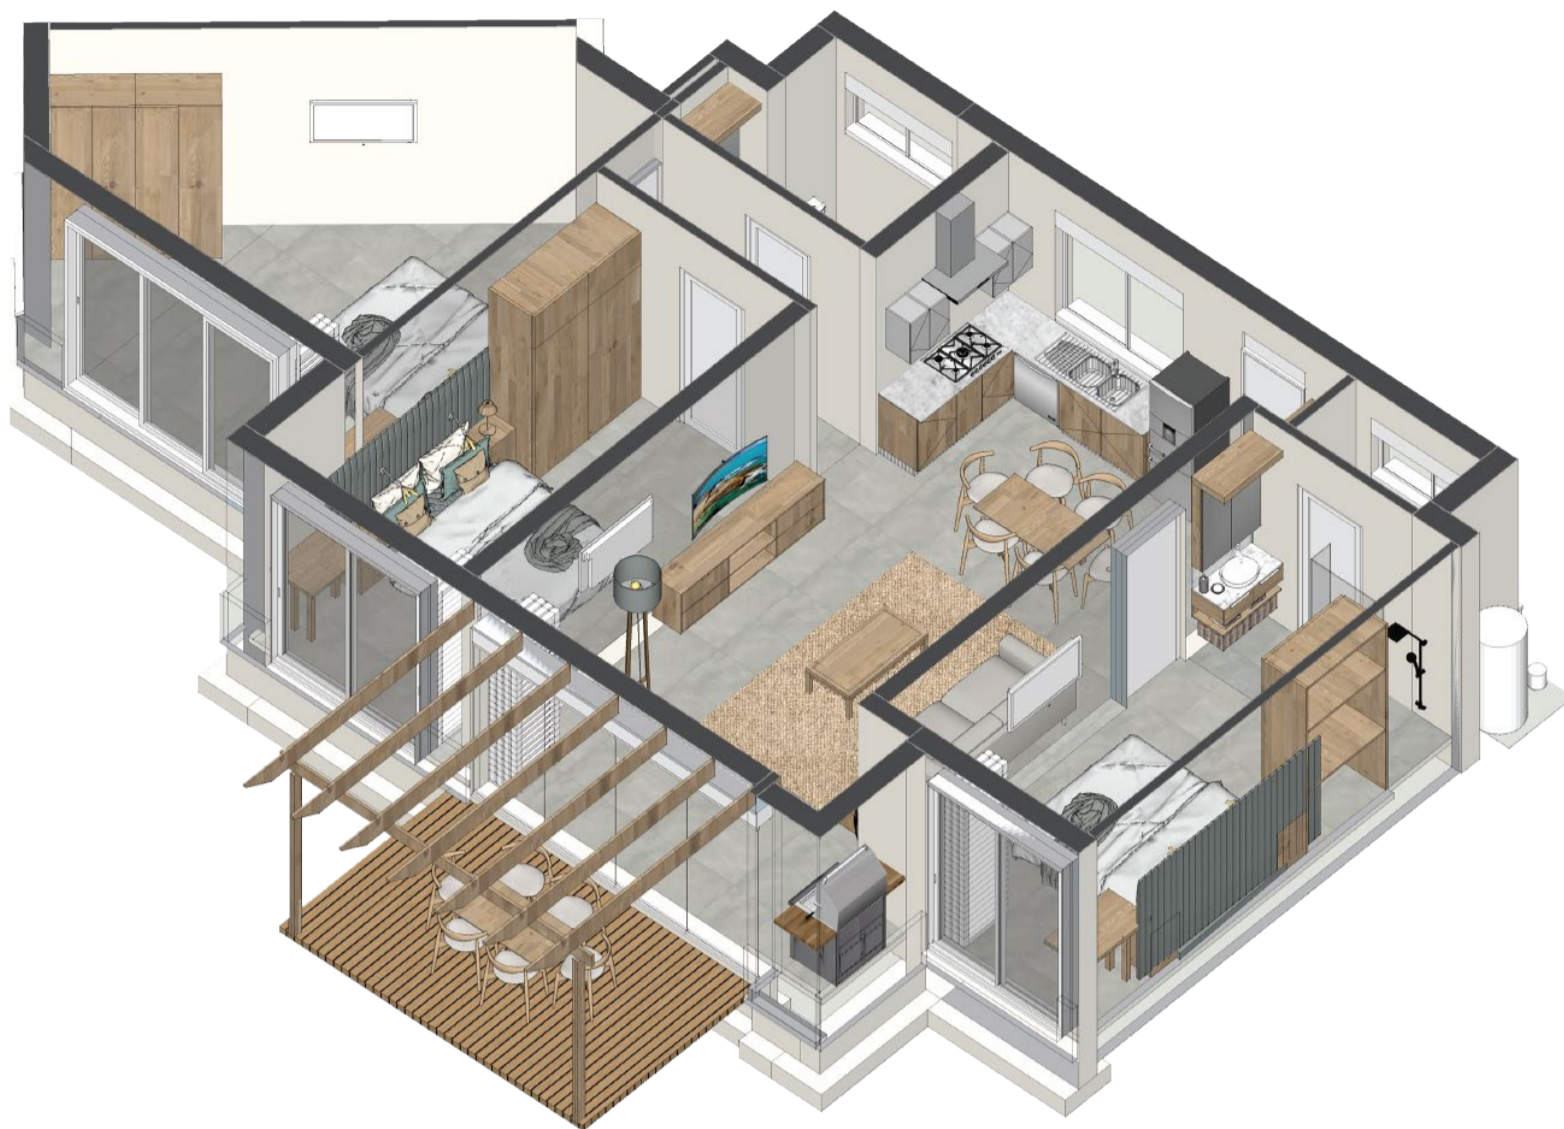

# UNIT A5

UNIT TYPE	3 BEDROOM
UNIT AREA	123m <sup>2</sup>
YARD	154m <sup>2</sup>

1. Bedrooms 2. Living area 3. Kitchen 4. Dining areas 5. Bathrooms 6. Braai 7. Patio 8. Yard

# UNIT A6

UNIT TYPE	3 BEDROOM (SPECIAL)
UNIT AREA	105m <sup>2</sup>
YARD	117m <sup>2</sup>

1. Bedrooms 2. Living area 3. Kitchen 4. Dining areas 5. Bathrooms 6. Braai 7. Patio 8. Yard